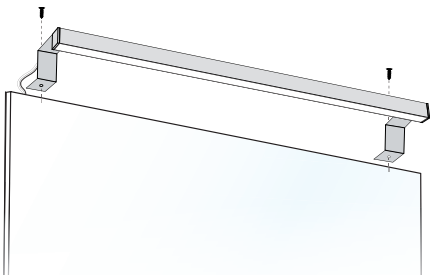

75-80 lm/W PHOTOBIOLOGICAL CLASS 0 CRI>80
CE ENEC M/M IP44