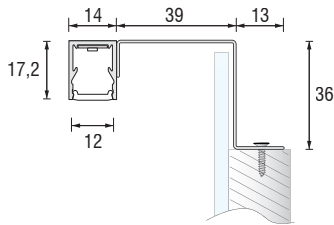

75-80 lm/W PHOTOBIOLOGICAL CLASS 0 CRI>80
CE ENEC M/M IP44