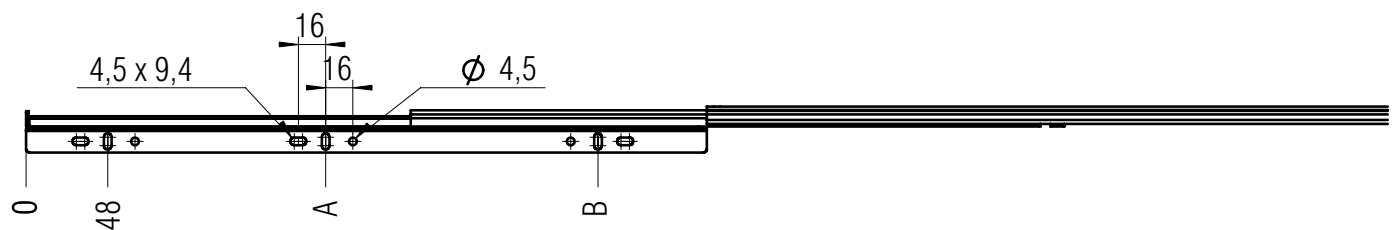

# FR 5000 ASW

**ACCESSORY:** Side mount bracket for 5000  
**MONTAGE:** Side Mount

**WIDTH:** 14 mm

Side mount bracket variant 1

Side mount bracket variant 2

**MATERIAL:** steel, bright galvanized

**SPECIFICATIONS:**

- ▶ Special side mount bracket for lateral mounting on FR 5000
- ▶ For various mounting variants:
  - Floor mounting
  - Tray mounting
  - Surface-mounted slide mounting

screw holes for 3,5 mm spax screws