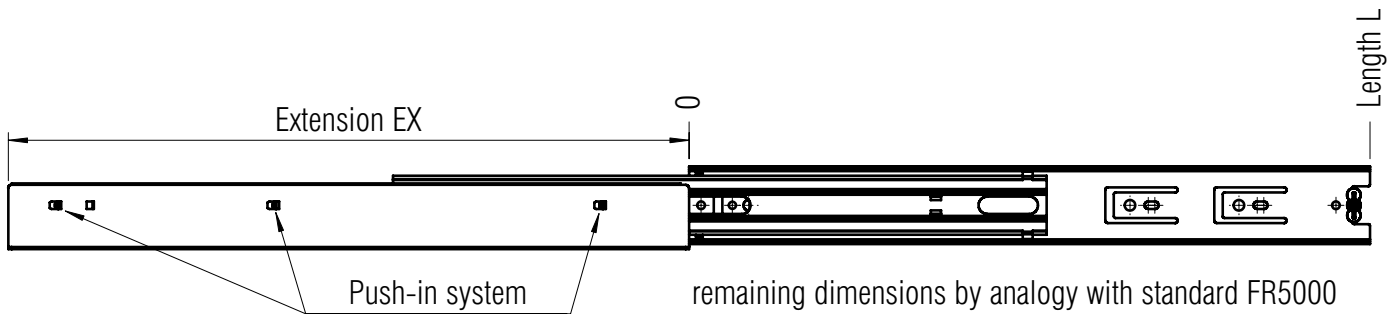

# FR 5000 ASW

**ACCESSORY:** Side mount bracket for 5000  
**MONTAGE:** Side Mount

**WIDTH:** 14 mm

Side mount bracket variant 1

Side mount bracket variant 2

**MATERIAL:** steel, bright galvanized

**SPECIFICATIONS:**

- ▶ Special side mount bracket for lateral mounting on FR 5000
- ▶ For various mounting variants:
  - Floor mounting
  - Tray mounting
  - Surface-mounted slide mounting

screw holes for 3,5 mm spax screws

Length mount bracket mm	Weight per pair (kg)	Order No. galvanized
400	0,36	▶ 5032
450	0,41	▶ 5033
500	0,46	▶ 5034
550	0,51	▶ 5035

Packing Unit: 30 sets per box ▶ prompt delivery