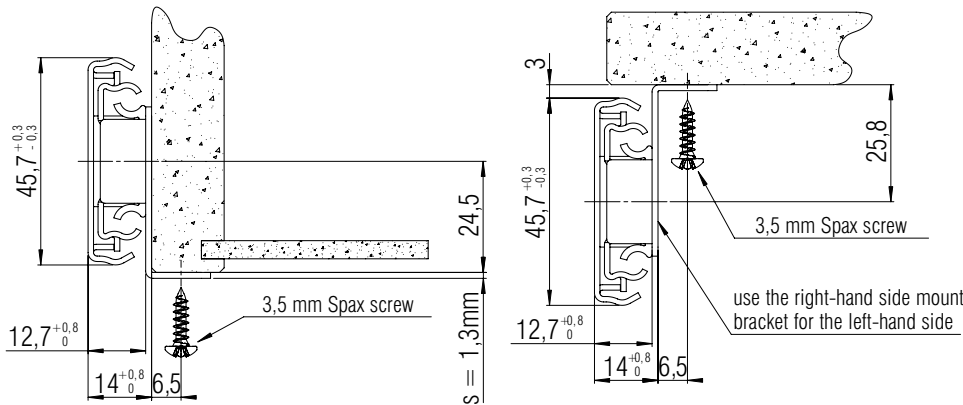

# FR 5000 ASW

**ACCESSORY:** Side mount bracket for 5000  
**MONTAGE:** Side Mount

**WIDTH:** 14 mm

Side mount bracket variant 1

Side mount bracket variant 2

**MATERIAL:** steel, bright galvanized

**SPECIFICATIONS:**

- ▶ Special side mount bracket for lateral mounting on FR 5000
- ▶ For various mounting variants:
  - Floor mounting
  - Tray mounting
  - Surface-mounted slide mounting

screw holes for 3,5 mm spax screws

Length mount bracket mm	Weight per pair (kg)	Order No. galvanized
400	0,36	▶ 5032
450	0,41	▶ 5033
500	0,46	▶ 5034
550	0,51	▶ 5035

Packing Unit: 30 sets per box ▶ prompt delivery