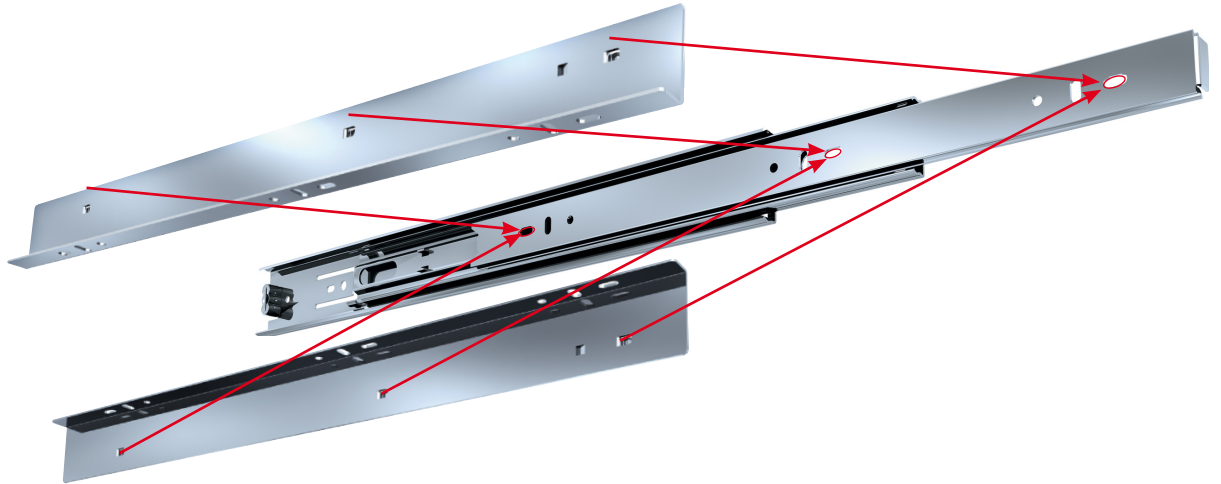

# FR 5000 ASW

**ACCESSORY:** Side mount bracket for 5000  
**MONTAGE:** Side Mount

**WIDTH:** 14 mm

Side mount bracket variant 1

Side mount bracket variant 2

**MATERIAL:** steel, bright galvanized

**SPECIFICATIONS:**

- ▶ Special side mount bracket for lateral mounting on FR 5000
- ▶ For various mounting variants:
  - Floor mounting
  - Tray mounting
  - Surface-mounted slide mounting

screw holes for 3,5 mm spax screws